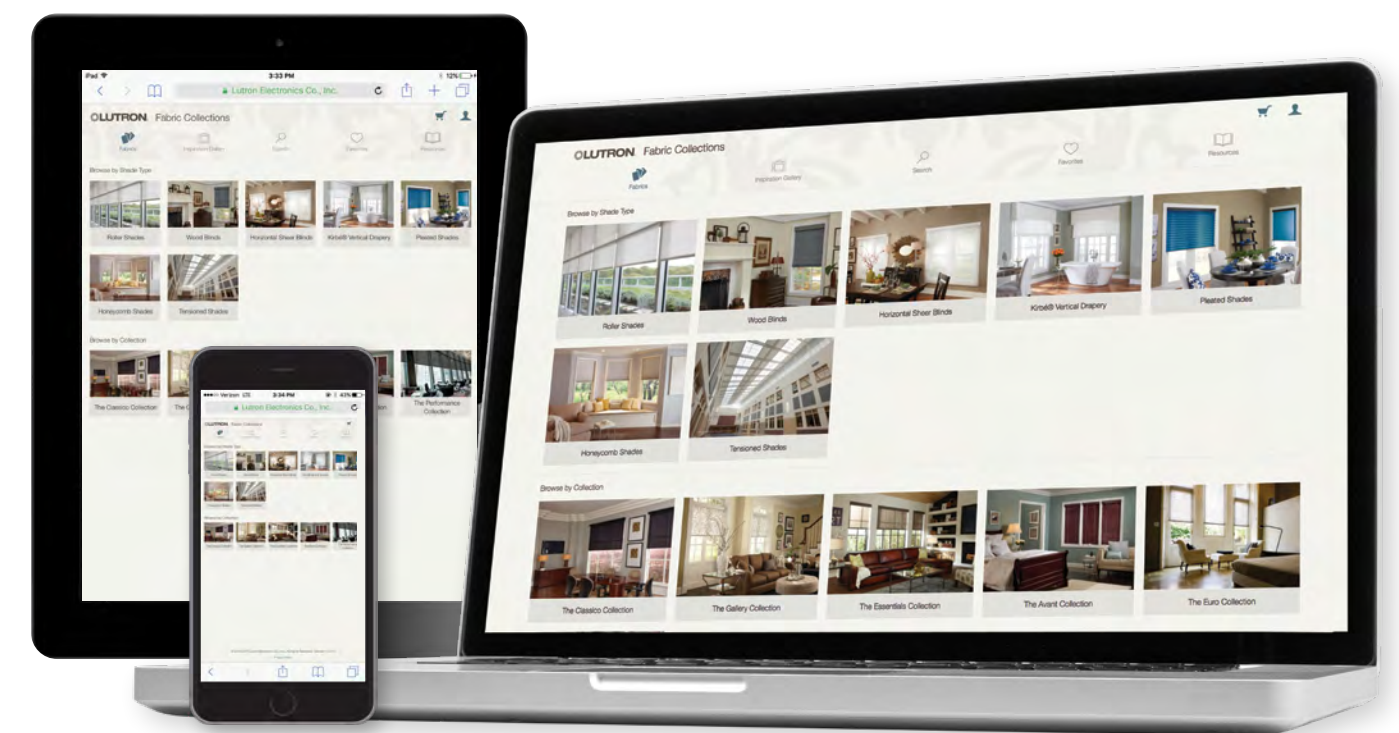

Lutron fabric collections

Our fabric offering is curated from leading fabric suppliers all over the world to provide high-quality, fashionable window treatments. With over 1,000 materials to choose from there is a solution for every application and design aesthetic.

The Classico Collection

This collection of performance fabrics is available for roller, tensioned, and cable-guided shades.

The Gallery Collection

The Gallery Collection is an extensive line of fashion fabrics for roller shades, horizontal sheer blinds, and wood blinds.

Honeycomb Essentials

The Honeycomb Essentials Collection features an array of colorful and textured cellular fabrics, from decorative sheers to beautiful room-darkening materials.

The Atelier Collection

The Atelier Collection is a curated collection of roller shade fabrics that balances design and function. The collection is organized by color and each deck includes select colors for the fabric family. In this collection, each sheer fabric has a perfectly coordinating blackout option for simple specification.

Lutronfabrics.com

Order samples and start shopping today! Go to **lutronfabrics.com** and browse inspirational images, or shade types, as well as zoom in on fabric swatches to see greater detail. You can save, print, or email favorites, and order samples straight from your mobile device.