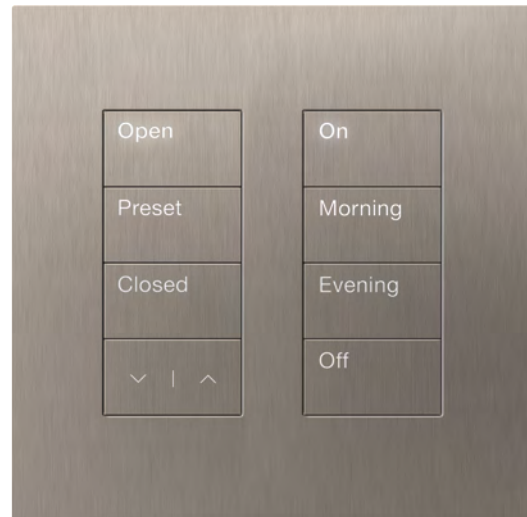

Palladiom bottom rail

Designed to fit anywhere

Palladiom shades seamlessly blend into any architectural style. Mount on or above the window frame to highlight the handsome end bracket or tuck Palladiom jamb brackets elegantly inside the frame.

End bracket

Center bracket

Jamb bracket

Coordinating Palladiom controls

Block midday glare with one touch of a Palladiom keypad, which complements Palladiom shades and temperature control for a sleek, coordinated aesthetic.

You can also add Lutron lighting control to any Lutron automated shading solution for convenient control of lights as well as shades all from the same control station.

Palladiom keypad

Palladiom thermostat