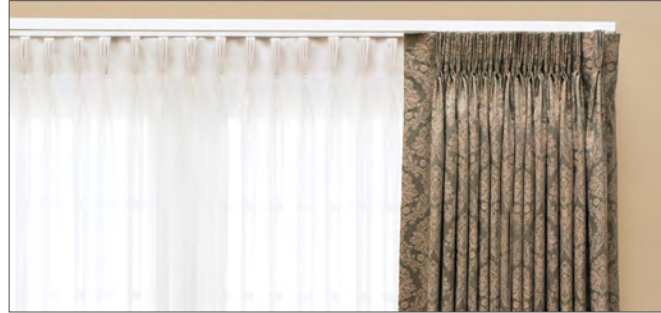

Straight track

The straight track system is available in the following configurations:

- Single or dual track
- Standard single track with lengths up to 18ft, and up to 30ft spliced

Curved track

Lutron drapery track can be custom-curved to fit a curved wall, bay window, and many other special applications.

- Standard arc: 90° bend with a 20" minimum radius
- Custom arcs are also available, and can accommodate center and single draw

Pleat styles

Pinch pleat—the style is named for the pleated look created by pinched gatherings of the fabric at the top of the drapery. Pins on the back of the drapery are simply looped through the carriers on the track when installed.