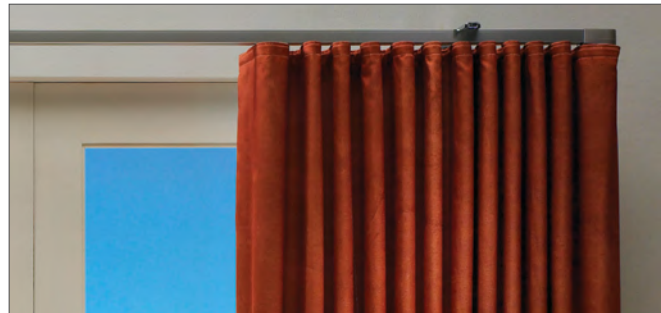

Ripplefold—the style is named for the soft, consistent ripples created by the drapery as it hangs from the track. Fullness of the drapery is determined by the carrier spacing. Lutron ripplefold tracks are available in three fullness factors: 80%, 100% and 120%.

Mounting options

Choose from wall or ceiling mount. Tracks can be mounted in a cove (as pictured here) or recessed into the ceiling.