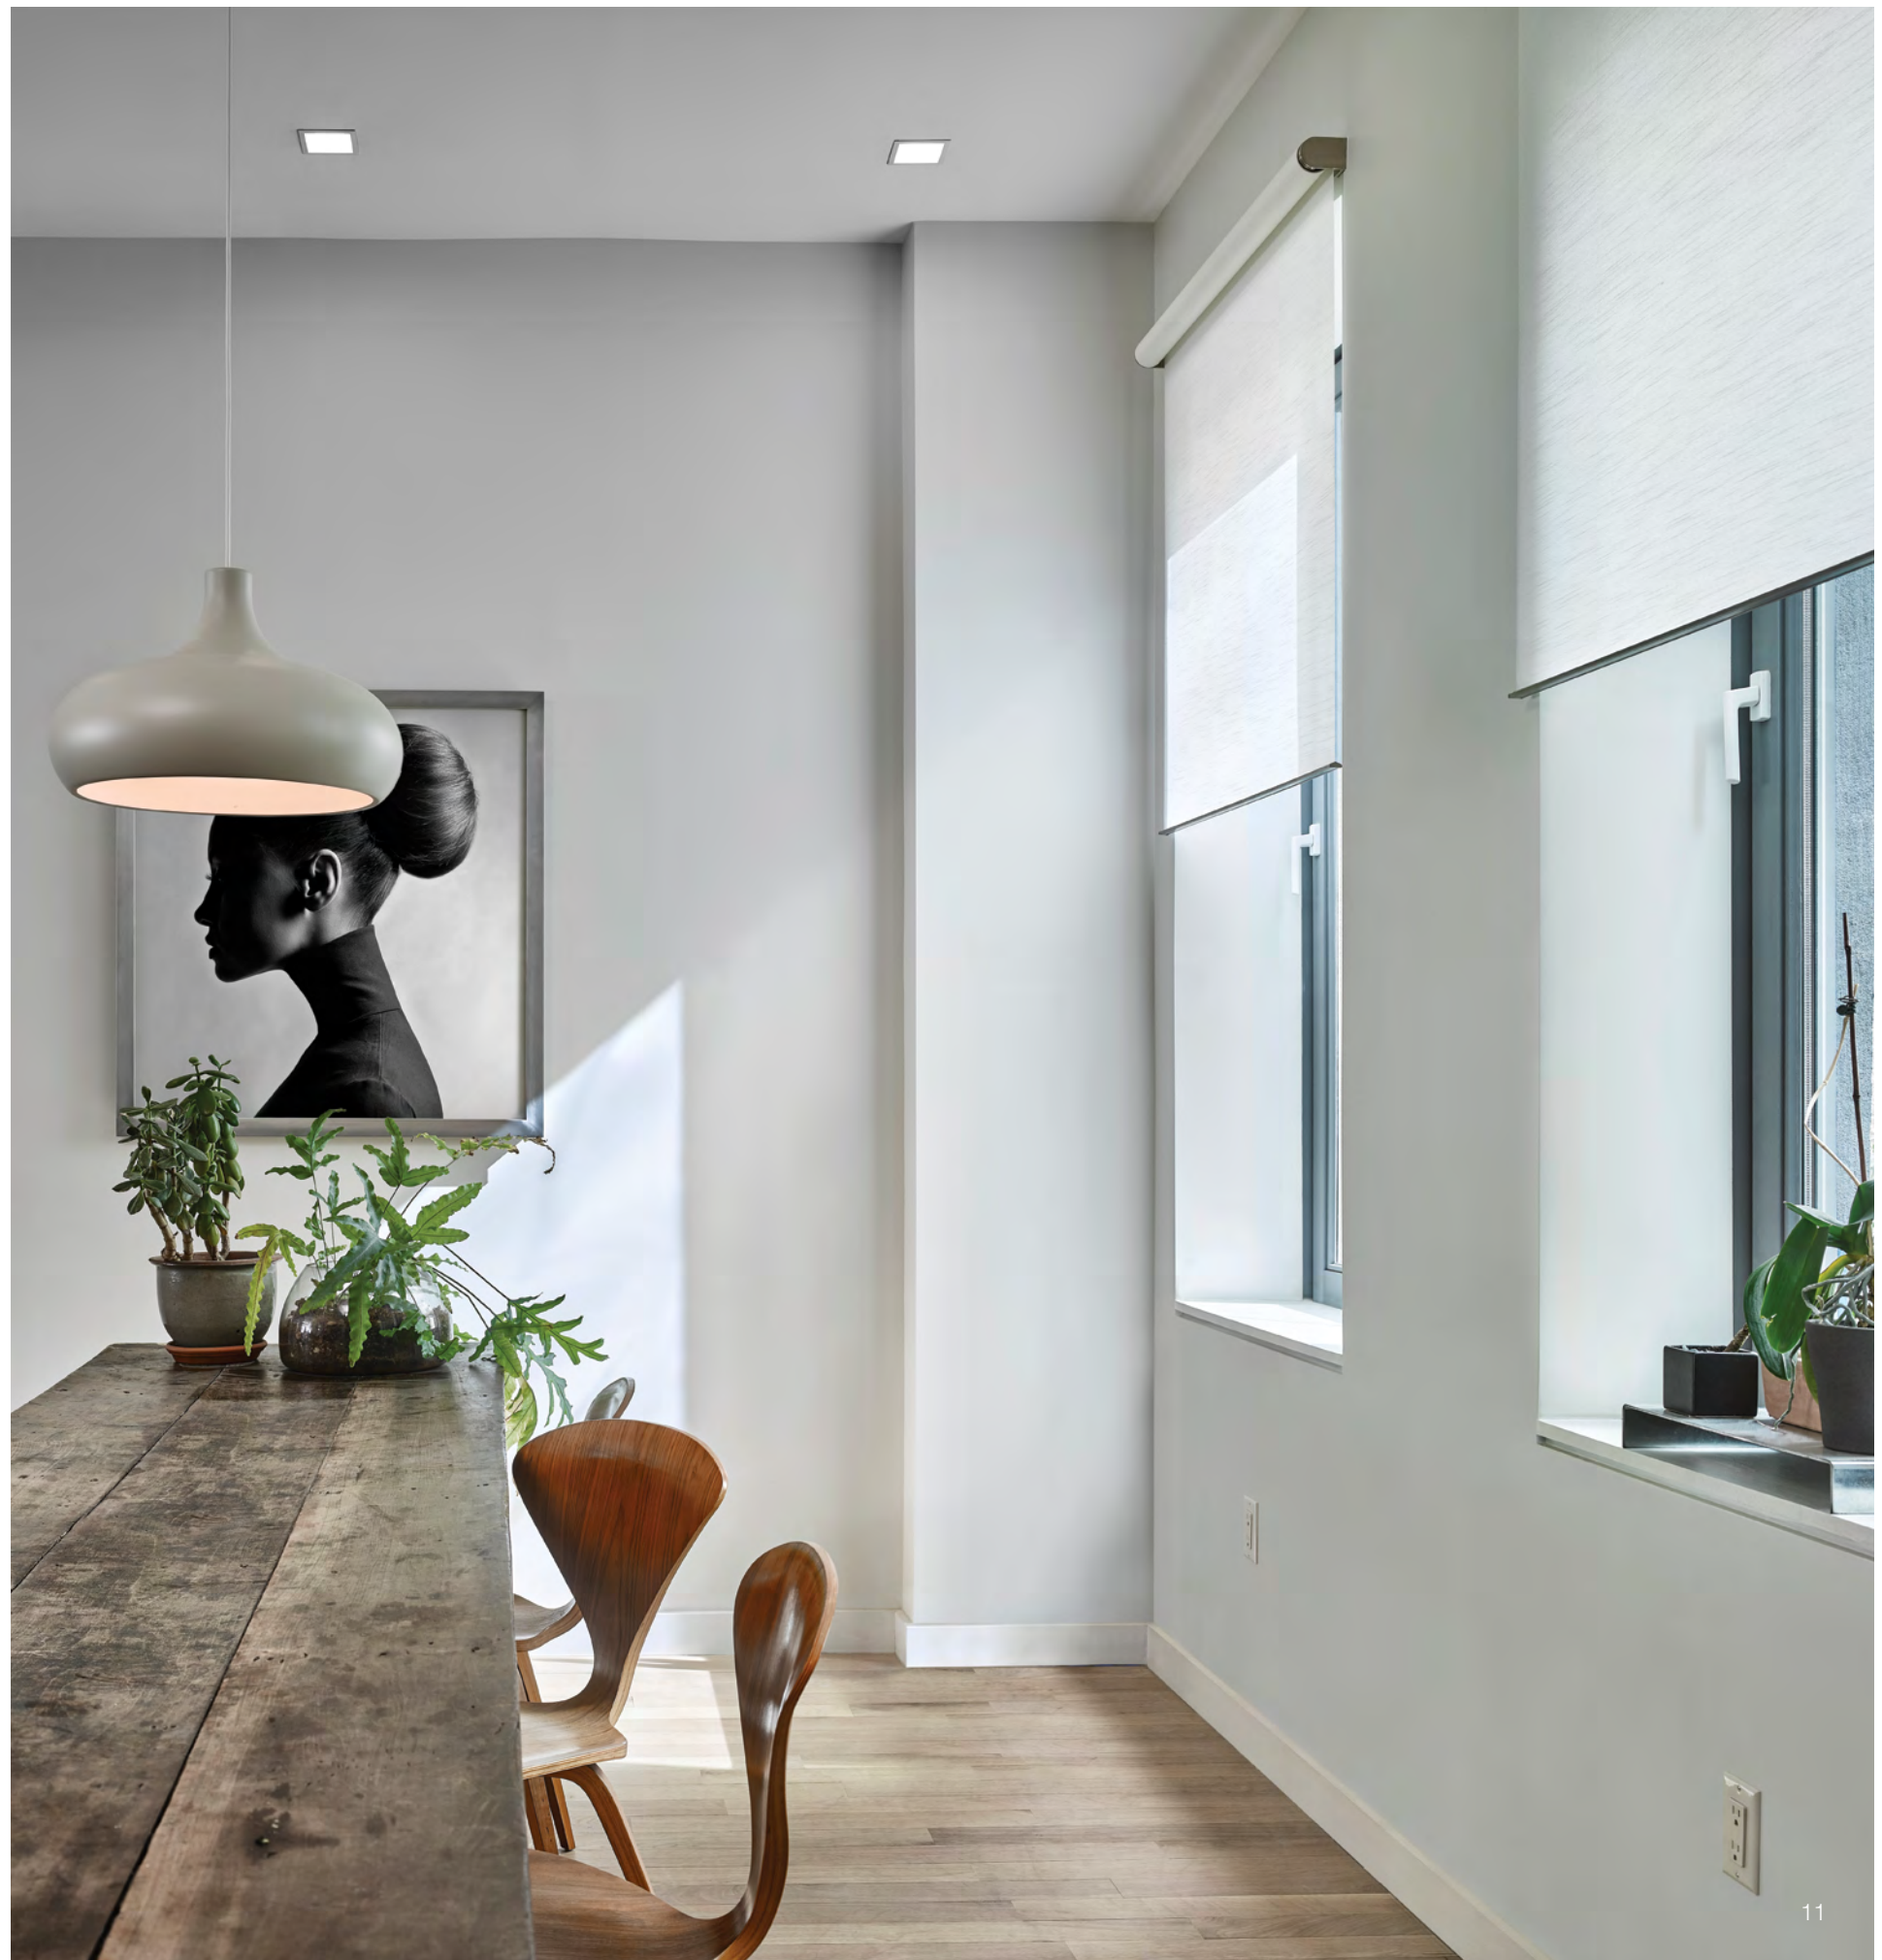

PALLADIOM ROLLER SHADES

Palladiom roller shades

Palladiom roller shades are in a class by themselves. Sleek and sophisticated, they feature exposed bracket hardware designed specifically to be seen. The bracket, together with the roller tube's slender profile and carefully balanced bottom rail, take this distinctly crafted, automated solution to new heights.

Palladiom bottom rail