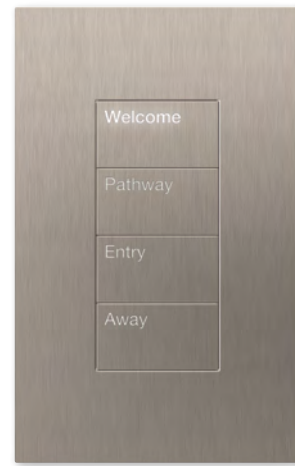

Palladiom keypad