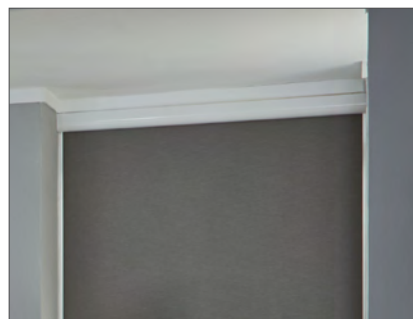

Fascia—this decorative cover conceals the roller and is ideal for more conventional spaces as a round or a square profile.

Round