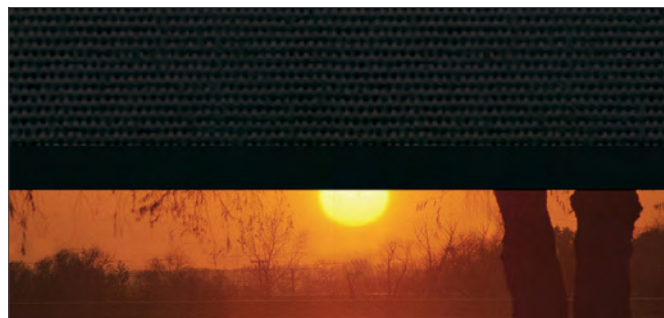

Room darkening

- Opaque fabrics block light from entering a space
- Ideal for bedrooms and media rooms

Drapery track systems

Drapery track systems electronically operate pinch pleat or ripplefold curtains to provide elegant, quiet, convenient daylight control. You can use your own material for drapery tracks.