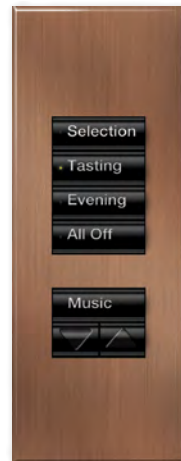

Traditional or Kirbé Vertical Drapery

Roller Shades

Control styles

You can choose keypad styles to complement the look and feel of any room, and to coordinate with the overall design of your home.

Architectural

Alisse wall control

Palladiom keypad

Palladiom thermostat

GRAFIK T QS keypad

seeTouch keypad without insert

seeTouch keypad with insert

Wireless controls

Signature Series keypad*

Architrave keypad* (door narrow)

Architrave keypad* (door wide)

* Cannot be ganged with other Architectural-style keypads

RF seeTouch tabletop keypad in Midnight

Horizontal Sheer Blinds Pico wireless control