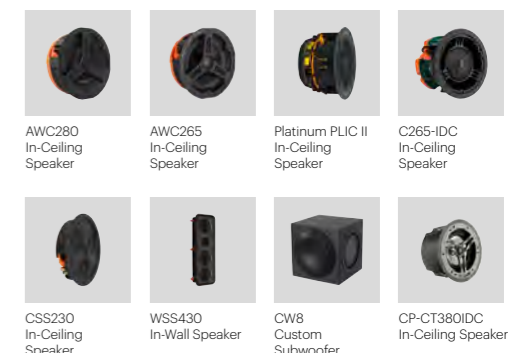

Featured Products