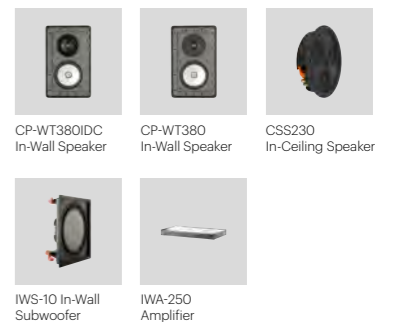

Featured Products