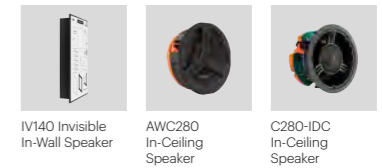

Featured Products