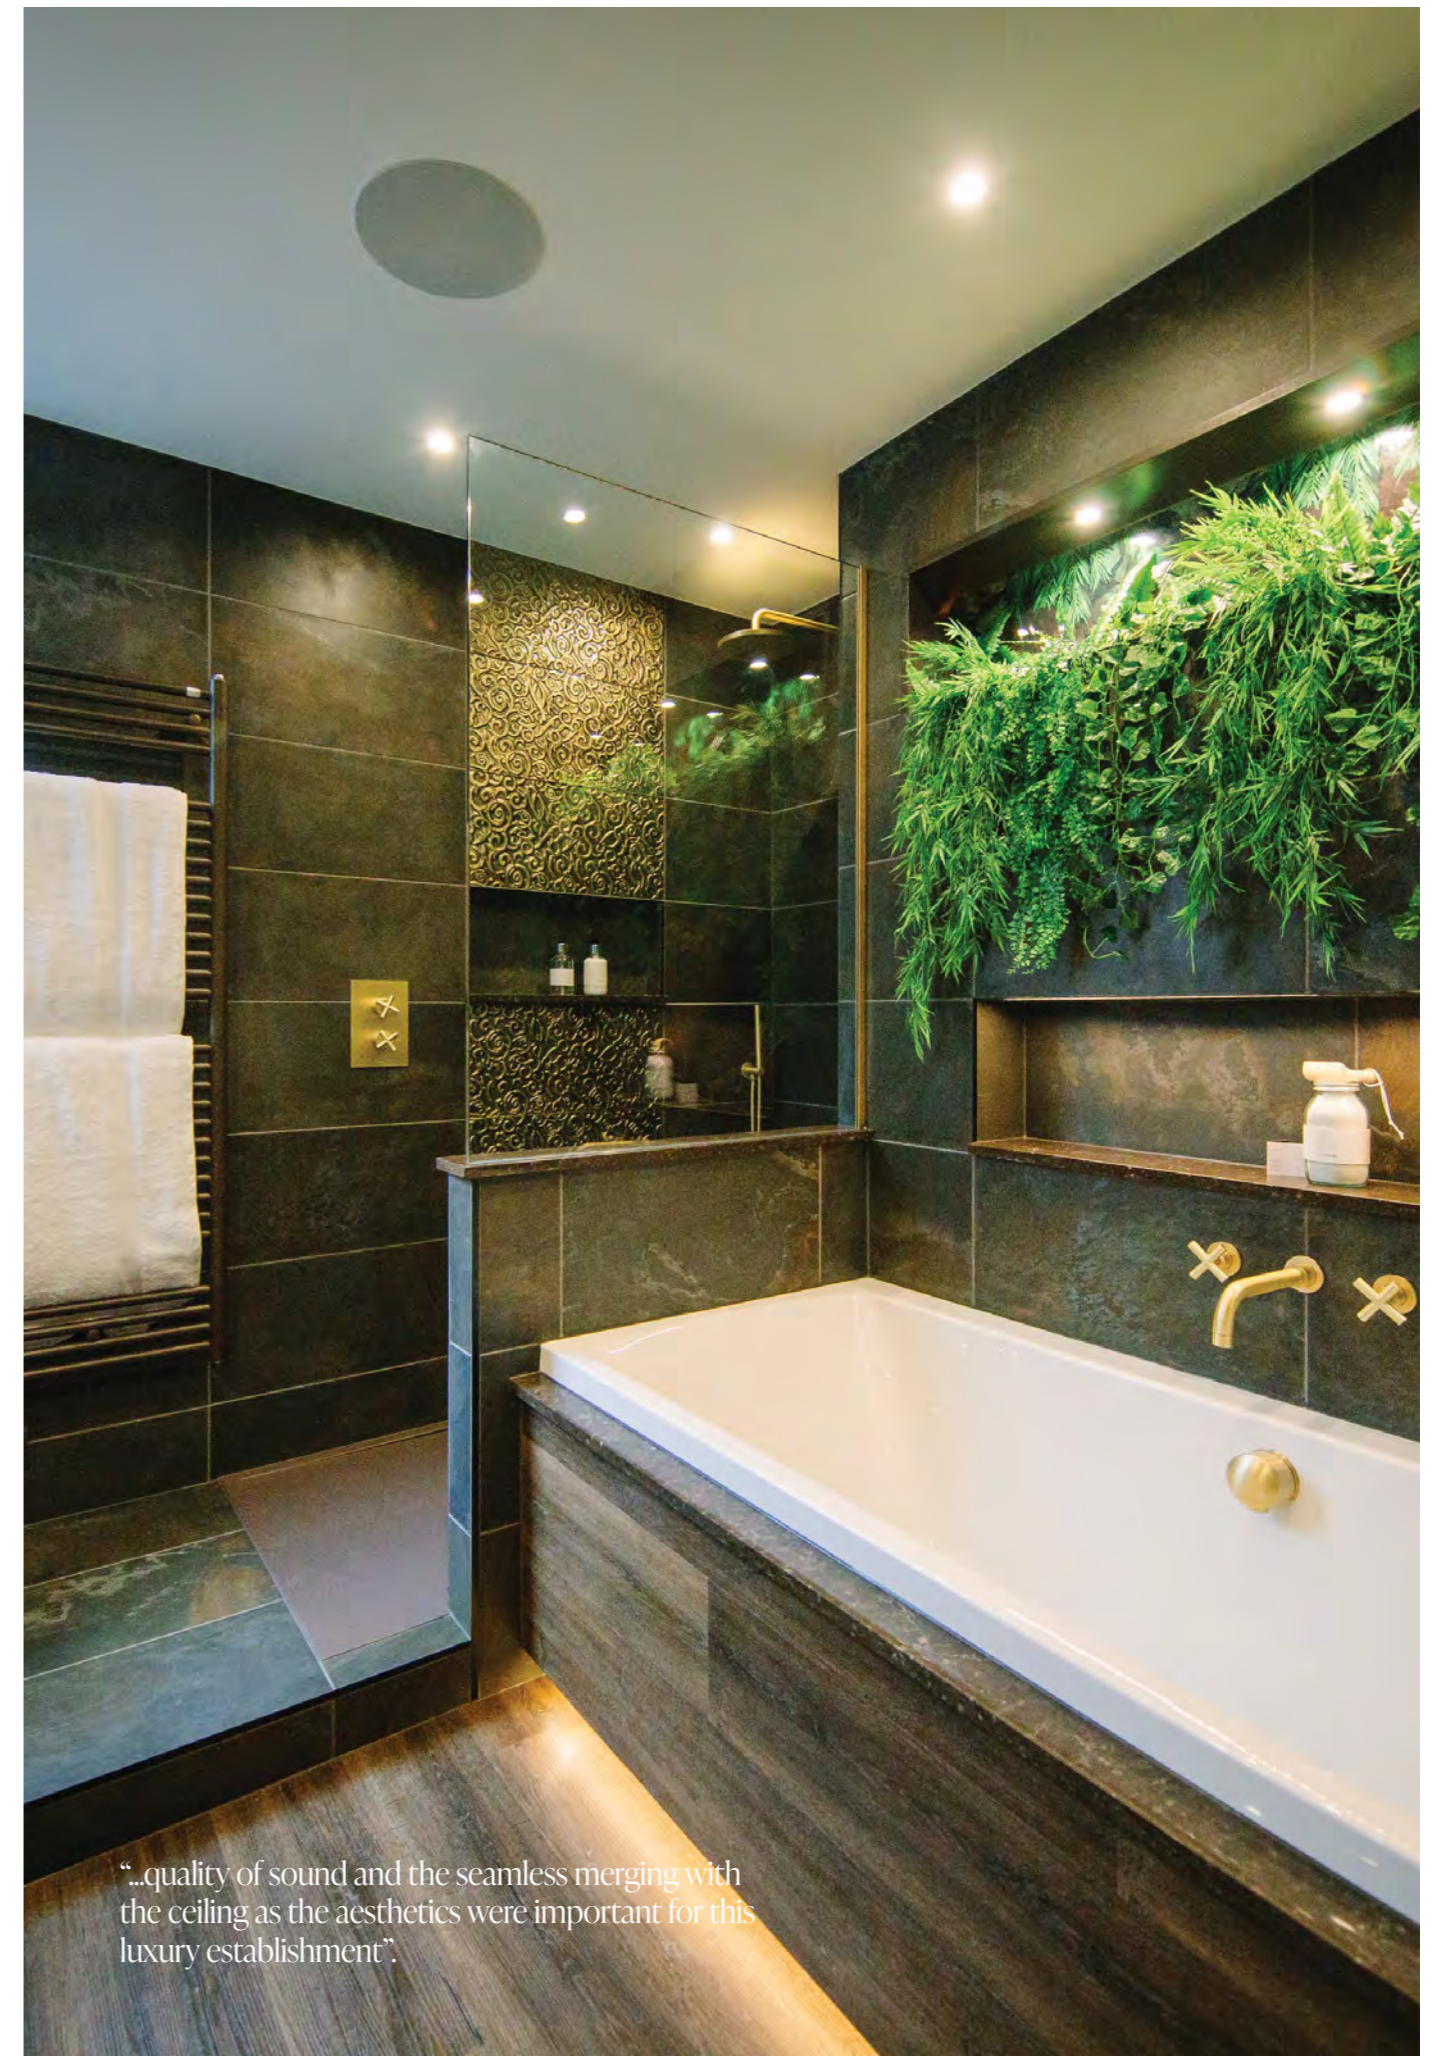

"...quality of sound and the seamless merging with the ceiling as the aesthetics were important for this luxury establishment".