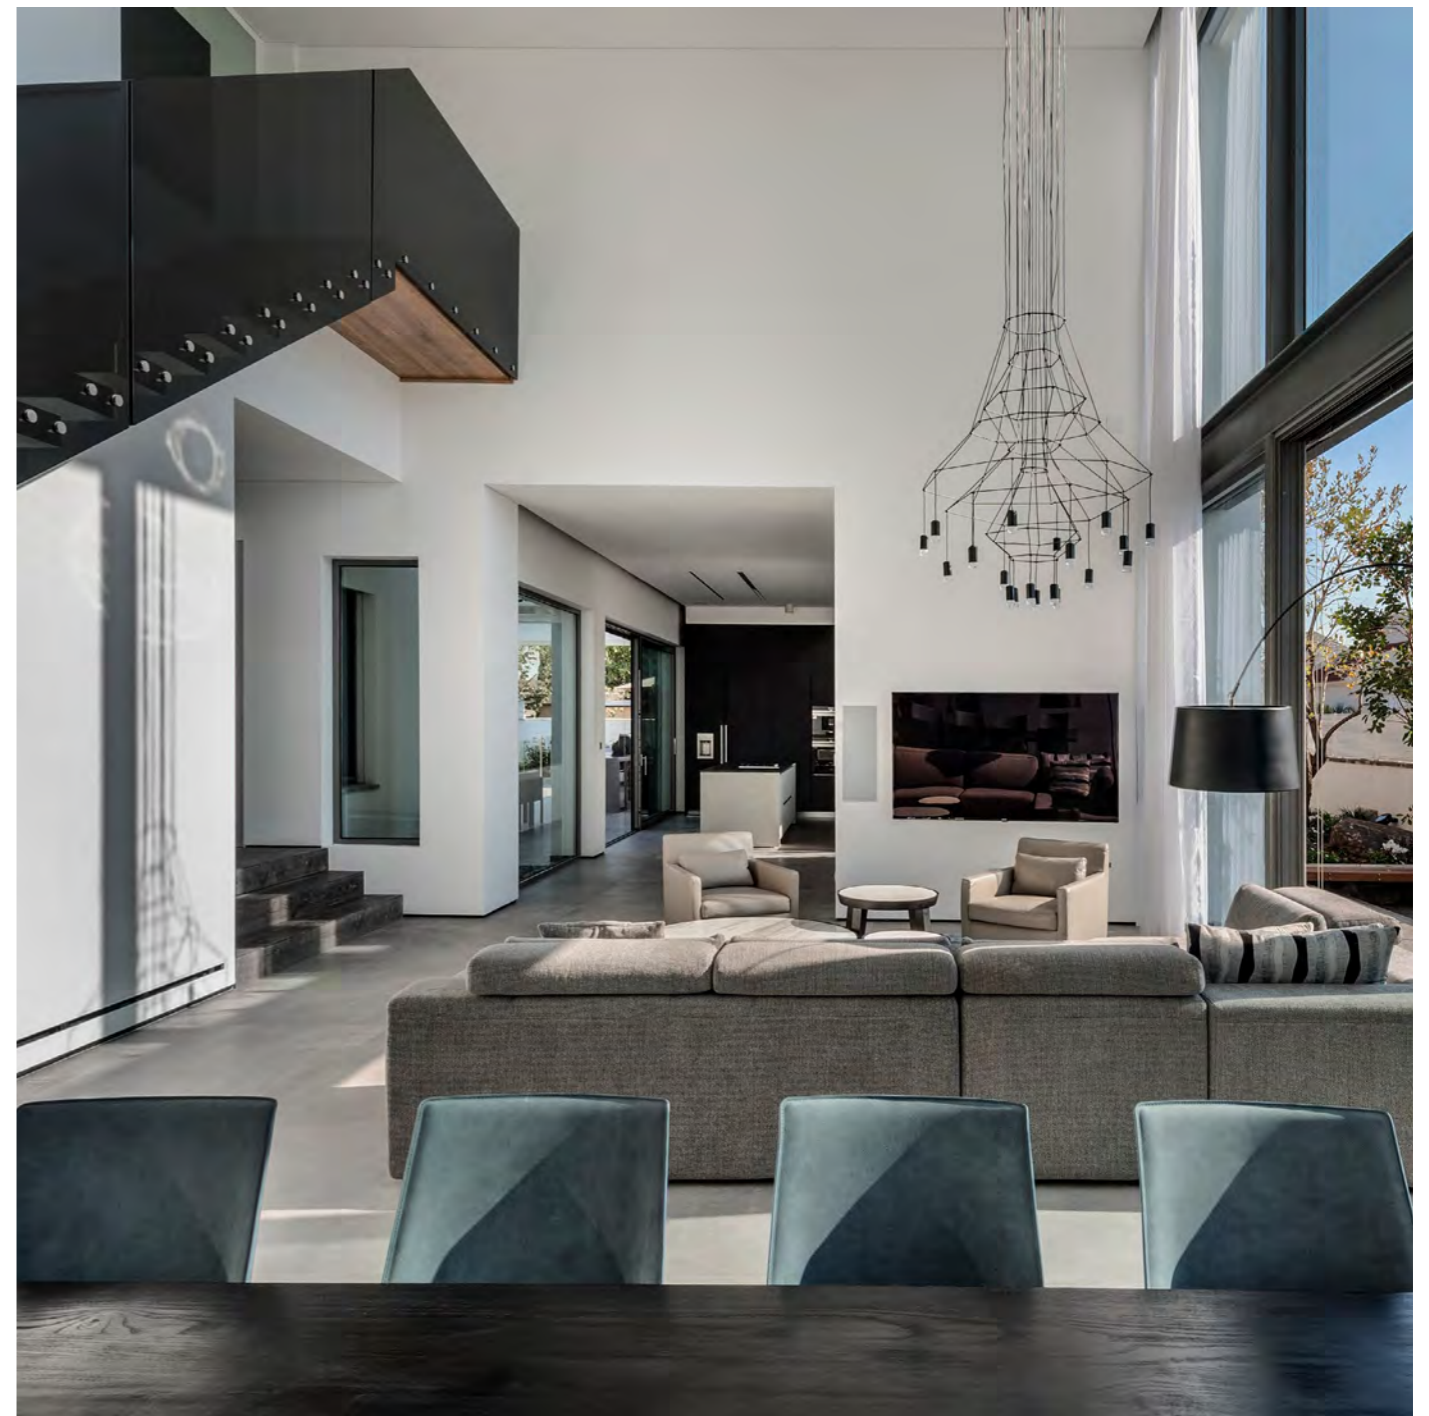

This new, ultra modern home in the Mediterranean city of Tel Aviv features advanced audio throughout the house, inside and out.

The home cinema / bar uses a creative mixture of our floorstanding Silver 10 speakers, with a SoundFrame 2, C265-FX In-Ceiling speakers and a Silver W12 Subwoofer.